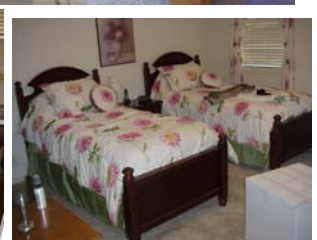

Moving AUCTION

Thursday Evening - July 30th, 6PM

2273 Bowman, Meridian, Idaho

Location: W. of Eagle Rd. on Ustick, N. on Troxel Way, W. on Bowman.

Preview: Thursday 3PM Auction Day

Quality Auction - Most items 2-Years NEW!

Kenmore stainless steel side by side refrigerator, Lazyboy sofa & loveseat with built-in recliners, Lazyboy swivel/recliner, Sony 46" LCD KDL46V4100 Television, oak table w/(6) chairs, (12) place settings of Noritake Chambray china, Kenmore washer/dryer, brown suede love seat, twin beds, globe, pine hope chest, outdoor patio furniture, books, small appliances, kitchenware + MORE!!

www.CorbettAuctions.com

208-888-9563 - 888-442-4333 Toll Free

TERMS: 10% Buyers Premium. Cash, Check, VISA/MC.